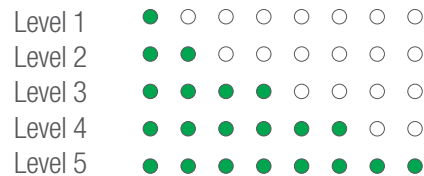

The sensitivity can be set as follows (ascending):

The volume can be set as follows (ascending):

KEY LOCK FUNCTION

Press the key for approx. 2 seconds. This will cause the status display to flash; when it is permanently green, the keys are locked. To unlock the system, press the key for 2 seconds again and wait until the status LED goes off. The keys are then ready for use again.