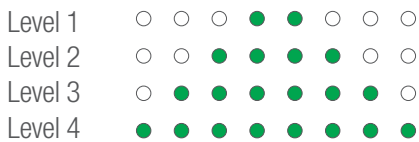

The sensitivity can be set as follows (ascending):

The volume can be set as follows (ascending):

KEY LOCK FUNCTION

Press the key for approx. 2 seconds. This will cause the status display to flash; when it is permanently green, the keys are locked. To unlock the system, press the key for 2 seconds again and wait until the status LED goes off. The keys are then ready for use again.