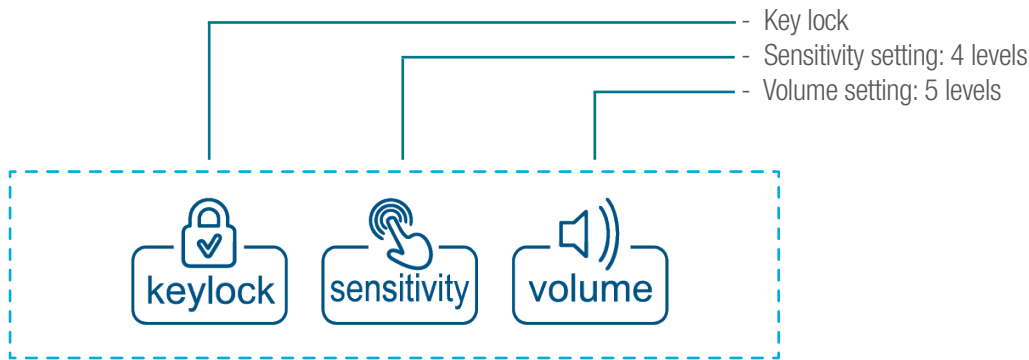

KEY FUNCTIONS:

- - - - 8 LED chain to display the key lock and the settings for sensitivity and volume

The sensitivity can be set as follows (ascending):